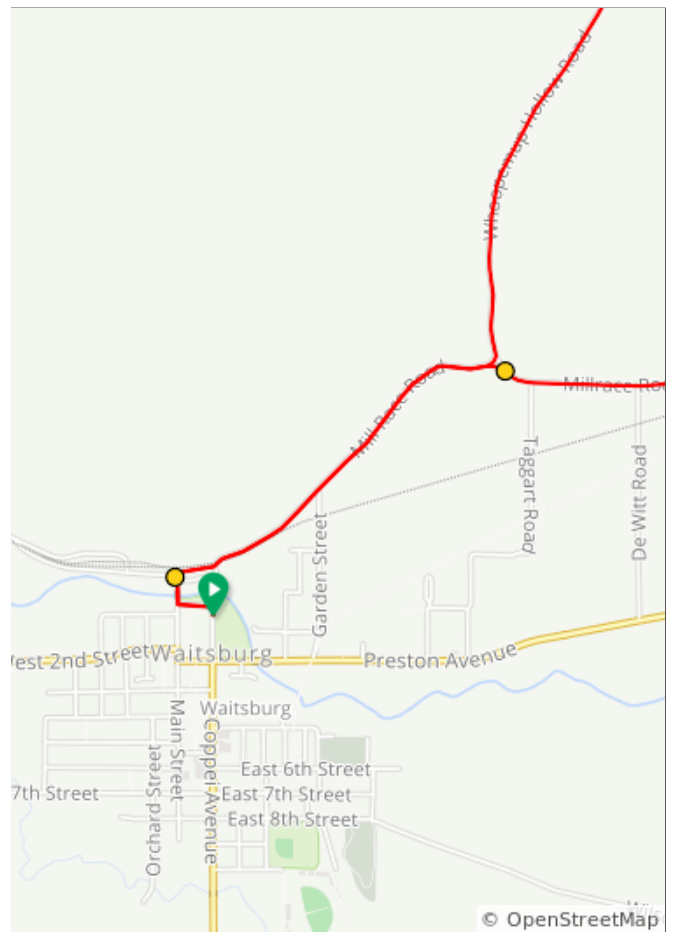

WhoopemUp Hollow Loop

22.8 miles, + 1977 / - 1977 feet

WhoopemUp Hollow Loop

Num	Dist	Prev	Type	Note	Next
1.	0.0	0.0	📍	Start of route	0.1
2.	0.1	0.1	➔	R onto Main Street	0.1
3.	0.2	0.1	➔	R onto Mill Race Road	0.9

5.4 miles. +0/-33 feet

Num	Dist	Prev	Type	Note	Next
8.	8.8	2.2	→	R onto Balch Road	3.8
9.	12.6	3.8	→	R onto Kellogg Hollow	0.6

6.1 miles. +318/-377 feet

Num	Dist	Prev	Type	Note	Next
10.	13.2	0.6	←	L	0.0
11.	13.2	0.0	←	L onto Thorn Hollow Road	1.6

0.6 miles. +0/-1 feet

Num	Dist	Prev	Type	Note	Next
12.	14.8	1.6	→	R onto Sorghum Hollow Road	4.9
13.	19.6	4.9	→	R onto Taylor Road	0.3

6.5 miles. +316/-739 feet

Num	Dist	Prev	Type	Note	Next
14.	20.0	0.3	→	R onto Main Road	0.2
15.	20.1	0.2	→	R onto Millrace Road	1.5

0.5 miles. +5/-0 feet

Num	Dist	Prev	Type	Note	Next
16.	21.6	1.5	↙	Keep L onto Mill Race Road	1.0
17.	22.6	1.0	←	L onto Main Street	0.1

2.5 miles. +12/-48 feet

Num	Dist	Prev	Type	Note	Next
18.	22.7	0.1	←	L onto East 1st	0.1
19.	22.8	0.1	📍	End of route	0.0