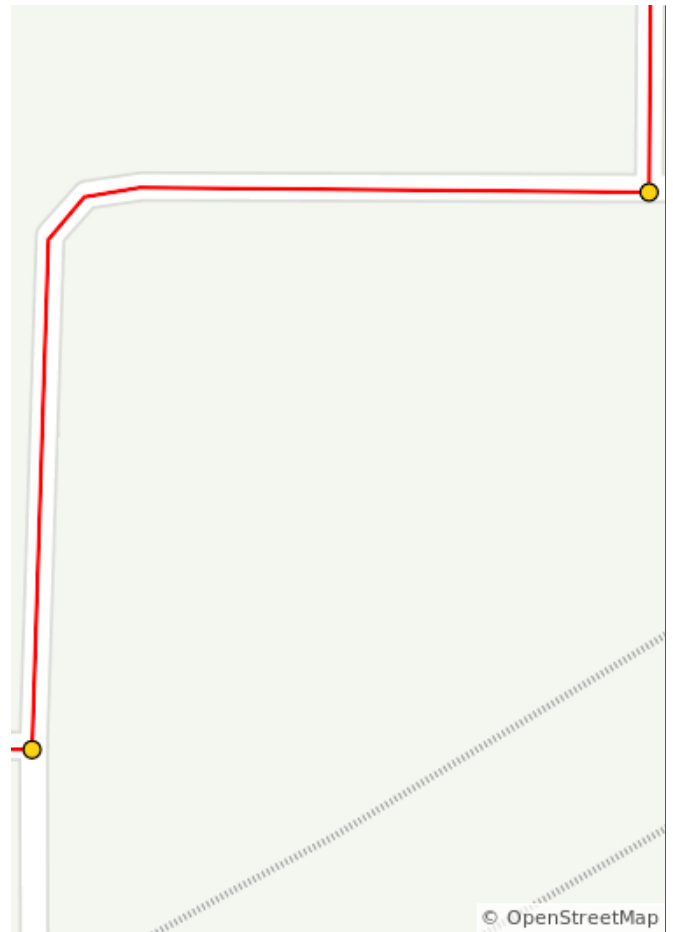

WhoopemUp Hollow Loop

22.8 miles, + 1977 / - 1977 feet

WhoopemUp Hollow Loop

Num	Dist	Prev	Type	Note	Next
1.	0.0	0.0	📍	Start of route	0.1
2.	0.1	0.1	➔	R onto Main Street	0.1
3.	0.2	0.1	➔	R onto Mill Race Road	0.9

5.4 miles. +0/-33 feet

Num	Dist	Prev	Type	Note	Next
8.	8.8	2.2	→	R onto Balch Road	3.8
9.	12.6	3.8	→	R onto Kellogg Hollow	0.6

6.1 miles. +318/-377 feet

Num	Dist	Prev	Type	Note	Next
10.	13.2	0.6	←	L	0.0
11.	13.2	0.0	←	L onto Thorn Hollow Road	1.6

0.6 miles. +0/-1 feet

Num	Dist	Prev	Type	Note	Next
12.	14.8	1.6	→	R onto Sorghum Hollow Road	4.9
13.	19.6	4.9	→	R onto Taylor Road	0.3

6.5 miles. +316/-739 feet

Num	Dist	Prev	Type	Note	Next
14.	20.0	0.3	→	R onto Main Road	0.2
15.	20.1	0.2	→	R onto Millrace Road	1.5

0.5 miles. +5/-0 feet

Num	Dist	Prev	Type	Note	Next
16.	21.6	1.5	↙	Keep L onto Mill Race Road	1.0
17.	22.6	1.0	←	L onto Main Street	0.1

2.5 miles. +12/-48 feet

Num	Dist	Prev	Type	Note	Next
18.	22.7	0.1	←	L onto East 1st	0.1
19.	22.8	0.1	📍	End of route	0.0