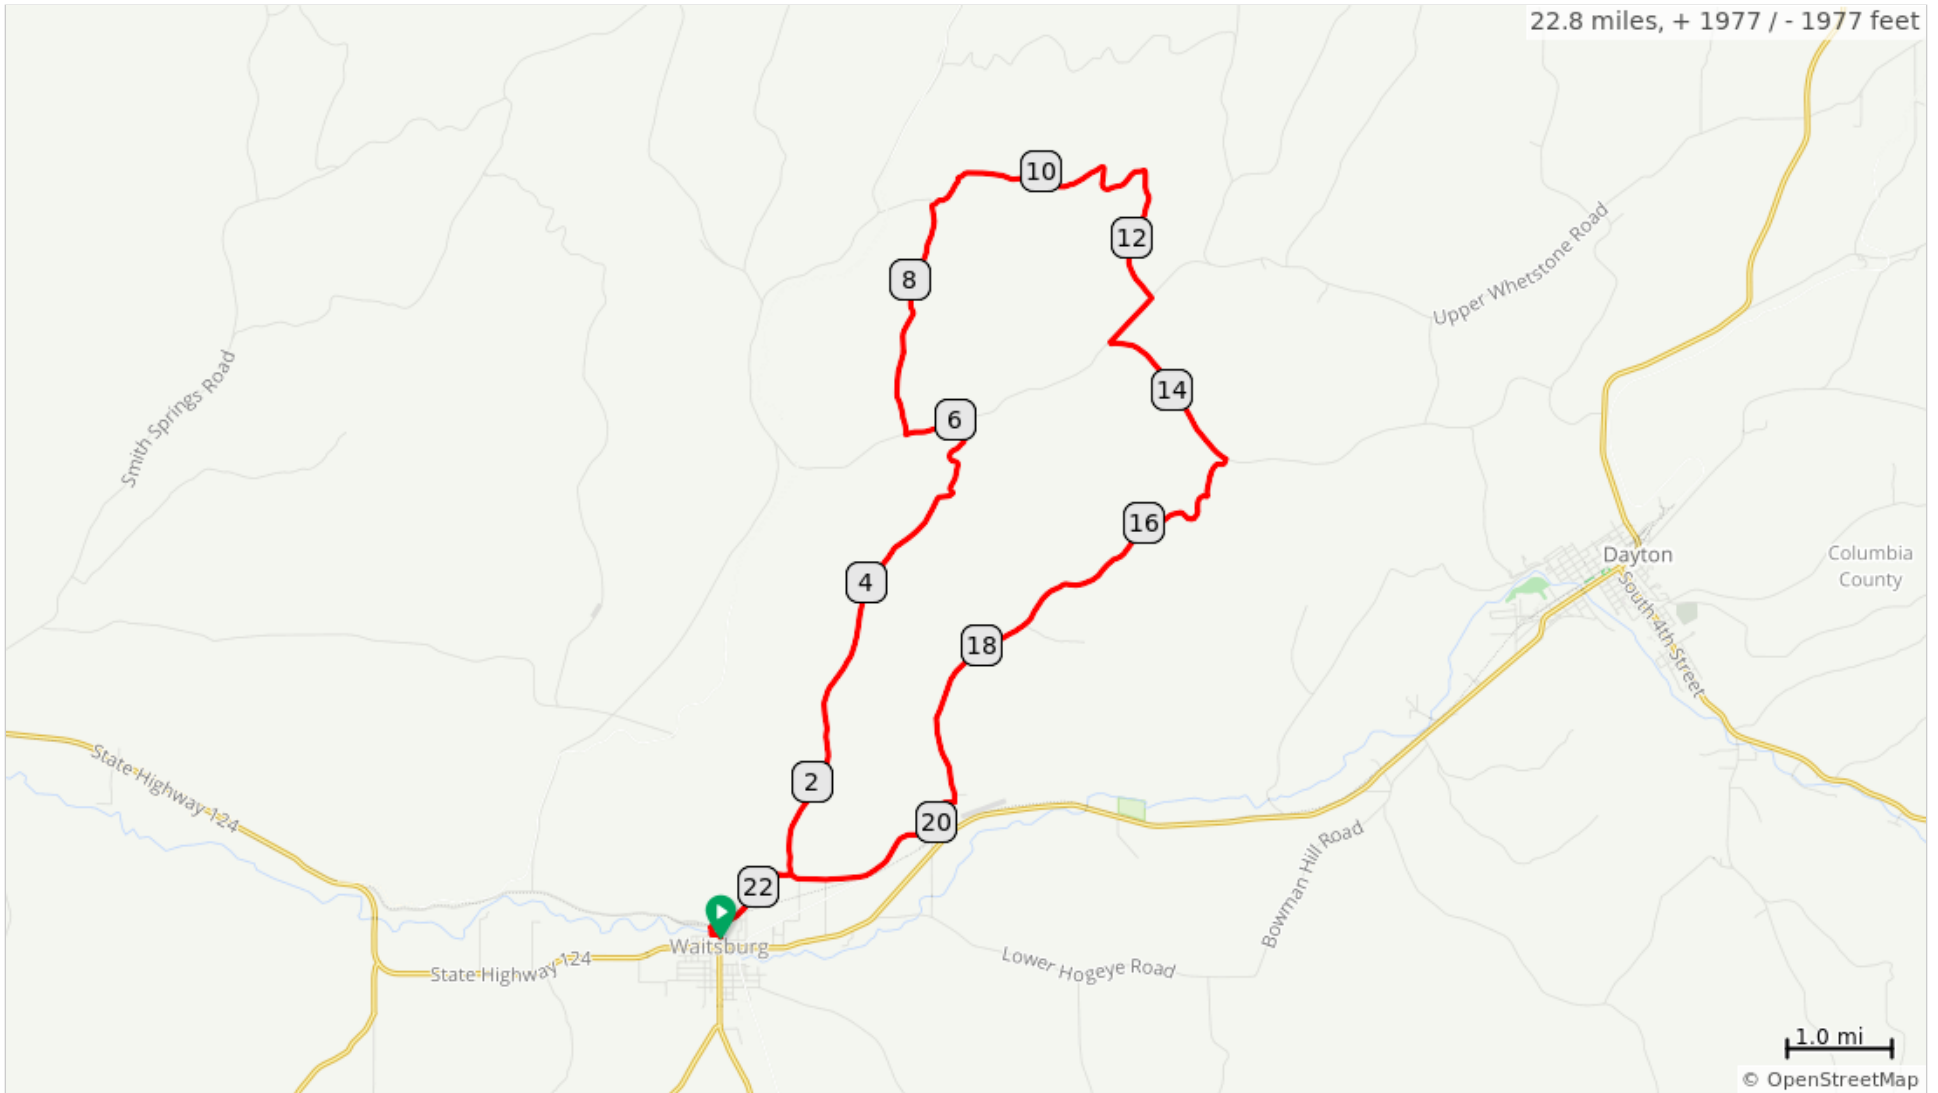

WhoopemUp Hollow Loop

22.8 miles, + 1977 / - 1977 feet

WhoopemUp Hollow Loop

Num	Dist	Prev	Type	Note	Next
1.	0.0	0.0	📍	Start of route	0.1
2.	0.1	0.1	➔	R onto Main Street	0.1
3.	0.2	0.1	➔	R onto Mill Race Road	0.9

0.2 miles. +4/-0 feet

Num	Dist	Prev	Type	Note	Next
4.	1.1	0.9	↙	Keep L	0.0
5.	1.1	0.0	↙	Slight L onto Whoopemup Hollow Road	4.9

1.0 miles. +2/-0 feet

Num	Dist	Prev	Type	Note	Next
6.	6.0	4.9	←	L onto Kellogg Hollow	0.5
7.	6.5	0.5	↗	Sharp R onto Stonecipher Road	2.2

0.6 miles. +0/-1 feet

Num	Dist	Prev	Type	Note	Next
12.	14.8	1.6	→	R onto Sorghum Hollow Road	4.9
13.	19.6	4.9	→	R onto Taylor Road	0.3

6.5 miles. +316/-739 feet

Num	Dist	Prev	Type	Note	Next
14.	20.0	0.3	→	R onto Main Road	0.2
15.	20.1	0.2	→	R onto Millrace Road	1.5

0.5 miles. +5/-0 feet

Num	Dist	Prev	Type	Note	Next
16.	21.6	1.5	↙	Keep L onto Mill Race Road	1.0
17.	22.6	1.0	←	L onto Main Street	0.1

2.5 miles. +12/-48 feet

Num	Dist	Prev	Type	Note	Next
18.	22.7	0.1	←	L onto East 1st	0.1
19.	22.8	0.1	📍	End of route	0.0