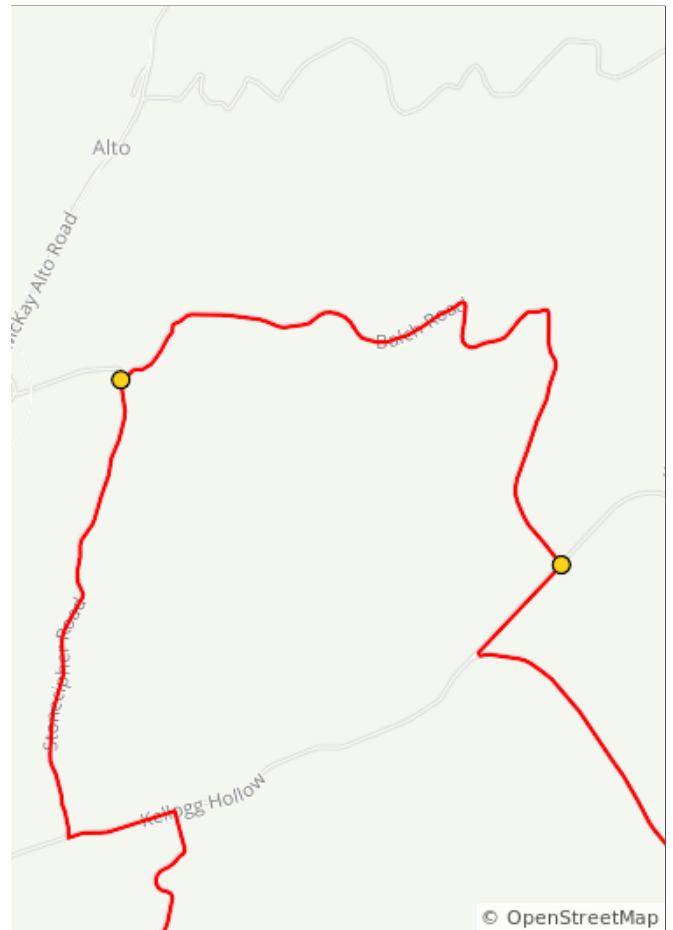

WhoopemUp Hollow Loop

22.8 miles, + 1977 / - 1977 feet

WhoopemUp Hollow Loop

Num	Dist	Prev	Type	Note	Next
1.	0.0	0.0	📍	Start of route	0.1
2.	0.1	0.1	➔	R onto Main Street	0.1
3.	0.2	0.1	➔	R onto Mill Race Road	0.9

0.2 miles. +4/-0 feet

Num	Dist	Prev	Type	Note	Next
4.	1.1	0.9	↙	Keep L	0.0
5.	1.1	0.0	↙	Slight L onto Whoopemup Hollow Road	4.9

1.0 miles. +2/-0 feet

Num	Dist	Prev	Type	Note	Next
6.	6.0	4.9	←	L onto Kellogg Hollow	0.5
7.	6.5	0.5	↗	Sharp R onto Stonecipher Road	2.2

5.4 miles. +0/-33 feet

Num	Dist	Prev	Type	Note	Next
8.	8.8	2.2	→	R onto Balch Road	3.8
9.	12.6	3.8	→	R onto Kellogg Hollow	0.6

6.1 miles. +318/-377 feet

Num	Dist	Prev	Type	Note	Next
10.	13.2	0.6	←	L	0.0
11.	13.2	0.0	←	L onto Thorn Hollow Road	1.6

0.6 miles. +0/-1 feet

Num	Dist	Prev	Type	Note	Next
12.	14.8	1.6	→	R onto Sorghum Hollow Road	4.9
13.	19.6	4.9	→	R onto Taylor Road	0.3

6.5 miles. +316/-739 feet

Num	Dist	Prev	Type	Note	Next
14.	20.0	0.3	→	R onto Main Road	0.2
15.	20.1	0.2	→	R onto Millrace Road	1.5