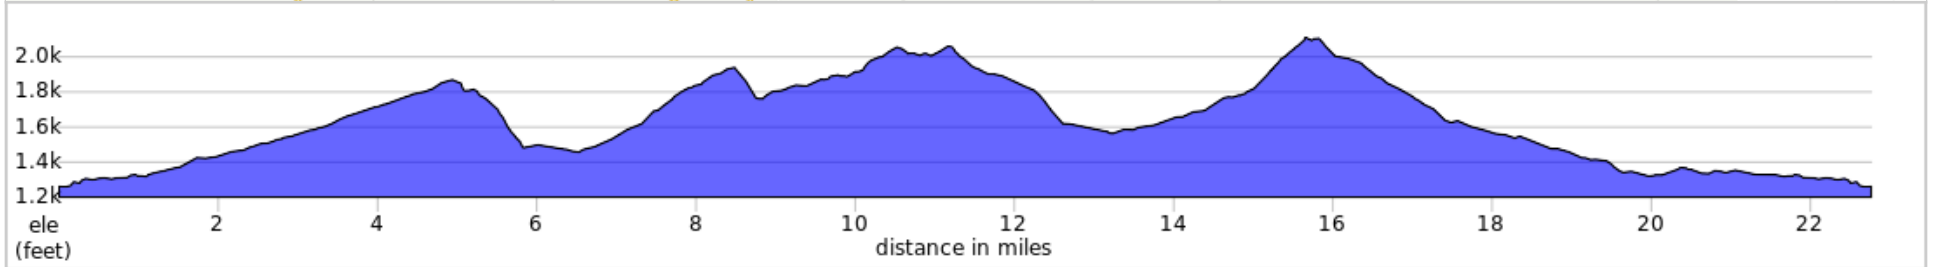

WhoopemUp Hollow Loop

22.8 miles, + 1977 / - 1977 feet

WhoopemUp Hollow Loop

Num	Dist	Prev	Type	Note	Next
1.	0.0	0.0	📍	Start of route	0.1
2.	0.1	0.1	➔	R onto Main Street	0.1
3.	0.2	0.1	➔	R onto Mill Race Road	0.9

0.2 miles. +4/-0 feet

Num	Dist	Prev	Type	Note	Next
4.	1.1	0.9	↙	Keep L	0.0
5.	1.1	0.0	↙	Slight L onto Whoopemup Hollow Road	4.9

1.0 miles. +2/-0 feet

Num	Dist	Prev	Type	Note	Next
6.	6.0	4.9	←	L onto Kellogg Hollow	0.5
7.	6.5	0.5	↗	Sharp R onto Stonecipher Road	2.2

5.4 miles. +0/-33 feet

Num	Dist	Prev	Type	Note	Next
8.	8.8	2.2	→	R onto Balch Road	3.8
9.	12.6	3.8	→	R onto Kellogg Hollow	0.6

6.1 miles. +318/-377 feet

Num	Dist	Prev	Type	Note	Next
10.	13.2	0.6	←	L	0.0
11.	13.2	0.0	←	L onto Thorn Hollow Road	1.6

0.5 miles. +5/-0 feet

Num	Dist	Prev	Type	Note	Next
16.	21.6	1.5	↙	Keep L onto Mill Race Road	1.0
17.	22.6	1.0	←	L onto Main Street	0.1

2.5 miles. +12/-48 feet

Num	Dist	Prev	Type	Note	Next
18.	22.7	0.1	←	L onto East 1st	0.1
19.	22.8	0.1	📍	End of route	0.0