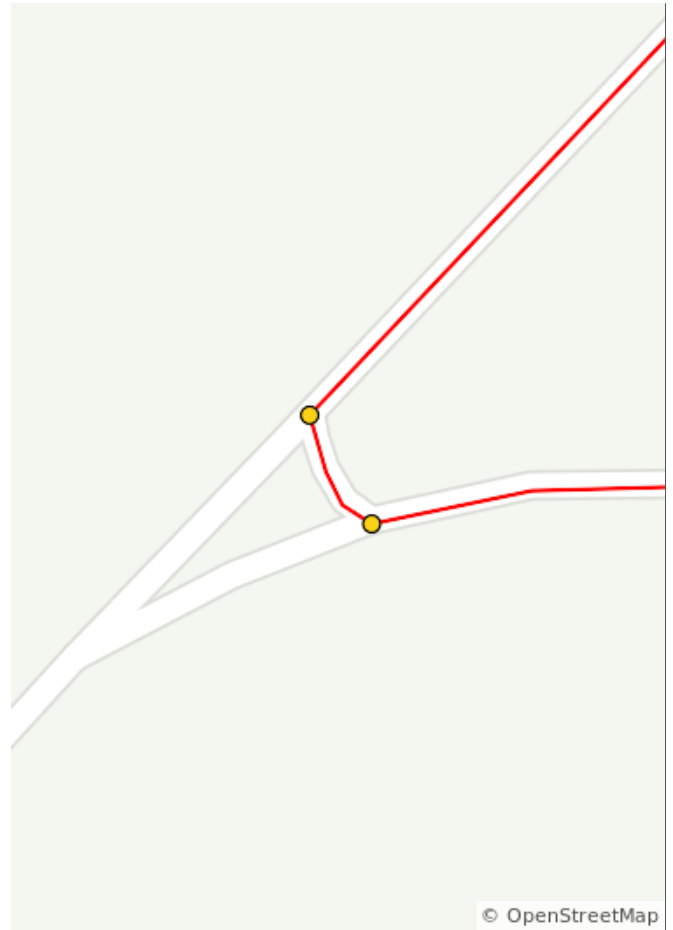

WhoopemUp Hollow Loop

22.8 miles, + 1977 / - 1977 feet

WhoopemUp Hollow Loop

Num	Dist	Prev	Type	Note	Next
1.	0.0	0.0	📍	Start of route	0.1
2.	0.1	0.1	➔	R onto Main Street	0.1
3.	0.2	0.1	➔	R onto Mill Race Road	0.9

0.2 miles. +4/-0 feet

Num	Dist	Prev	Type	Note	Next
4.	1.1	0.9	↙	Keep L	0.0
5.	1.1	0.0	↙	Slight L onto Whoopemup Hollow Road	4.9

1.0 miles. +2/-0 feet

Num	Dist	Prev	Type	Note	Next
6.	6.0	4.9	←	L onto Kellogg Hollow	0.5
7.	6.5	0.5	↗	Sharp R onto Stonecipher Road	2.2

5.4 miles. +0/-33 feet

Num	Dist	Prev	Type	Note	Next
8.	8.8	2.2	→	R onto Balch Road	3.8
9.	12.6	3.8	→	R onto Kellogg Hollow	0.6

6.1 miles. +318/-377 feet

Num	Dist	Prev	Type	Note	Next
10.	13.2	0.6	←	L	0.0
11.	13.2	0.0	←	L onto Thorn Hollow Road	1.6

0.6 miles. +0/-1 feet

Num	Dist	Prev	Type	Note	Next
12.	14.8	1.6	→	R onto Sorghum Hollow Road	4.9
13.	19.6	4.9	→	R onto Taylor Road	0.3

6.5 miles. +316/-739 feet

Num	Dist	Prev	Type	Note	Next
14.	20.0	0.3	→	R onto Main Road	0.2
15.	20.1	0.2	→	R onto Millrace Road	1.5