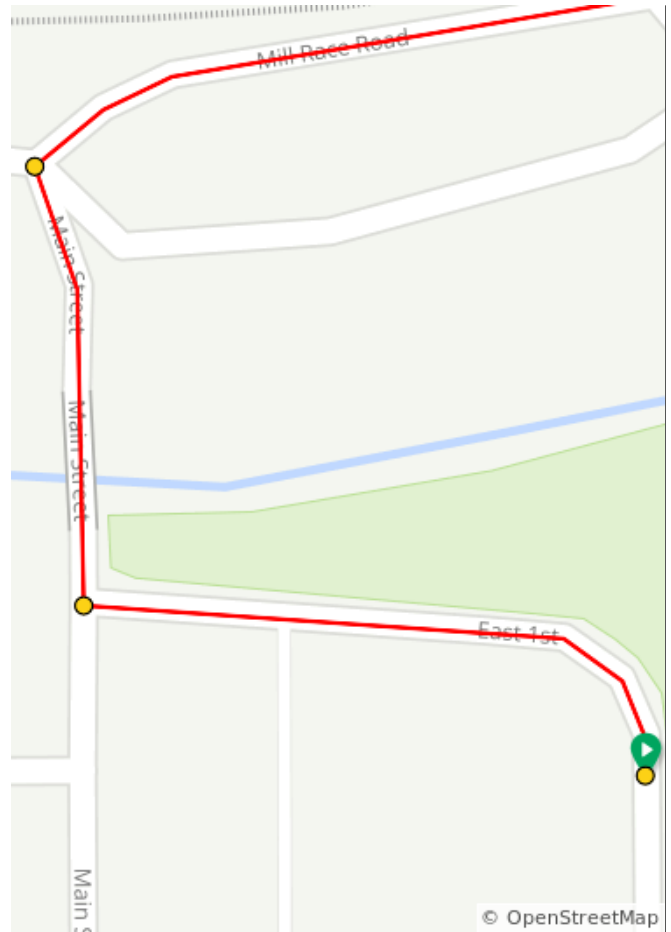

WhoopemUp Hollow Loop

22.8 miles, + 1977 / - 1977 feet

WhoopemUp Hollow Loop

Num	Dist	Prev	Type	Note	Next
1.	0.0	0.0	📍	Start of route	0.1
2.	0.1	0.1	➔	R onto Main Street	0.1
3.	0.2	0.1	➔	R onto Mill Race Road	0.9

0.2 miles. +4/-0 feet

Num	Dist	Prev	Type	Note	Next
4.	1.1	0.9	↙	Keep L	0.0
5.	1.1	0.0	↙	Slight L onto Whoopemup Hollow Road	4.9

1.0 miles. +2/-0 feet

Num	Dist	Prev	Type	Note	Next
6.	6.0	4.9	←	L onto Kellogg Hollow	0.5
7.	6.5	0.5	↗	Sharp R onto Stonecipher Road	2.2

5.4 miles. +0/-33 feet

Num	Dist	Prev	Type	Note	Next
8.	8.8	2.2	→	R onto Balch Road	3.8
9.	12.6	3.8	→	R onto Kellogg Hollow	0.6

6.1 miles. +318/-377 feet

Num	Dist	Prev	Type	Note	Next
10.	13.2	0.6	←	L	0.0
11.	13.2	0.0	←	L onto Thorn Hollow Road	1.6

0.5 miles. +5/-0 feet

Num	Dist	Prev	Type	Note	Next
16.	21.6	1.5	↙	Keep L onto Mill Race Road	1.0
17.	22.6	1.0	←	L onto Main Street	0.1

2.5 miles. +12/-48 feet

Num	Dist	Prev	Type	Note	Next
18.	22.7	0.1	←	L onto East 1st	0.1
19.	22.8	0.1	📍	End of route	0.0