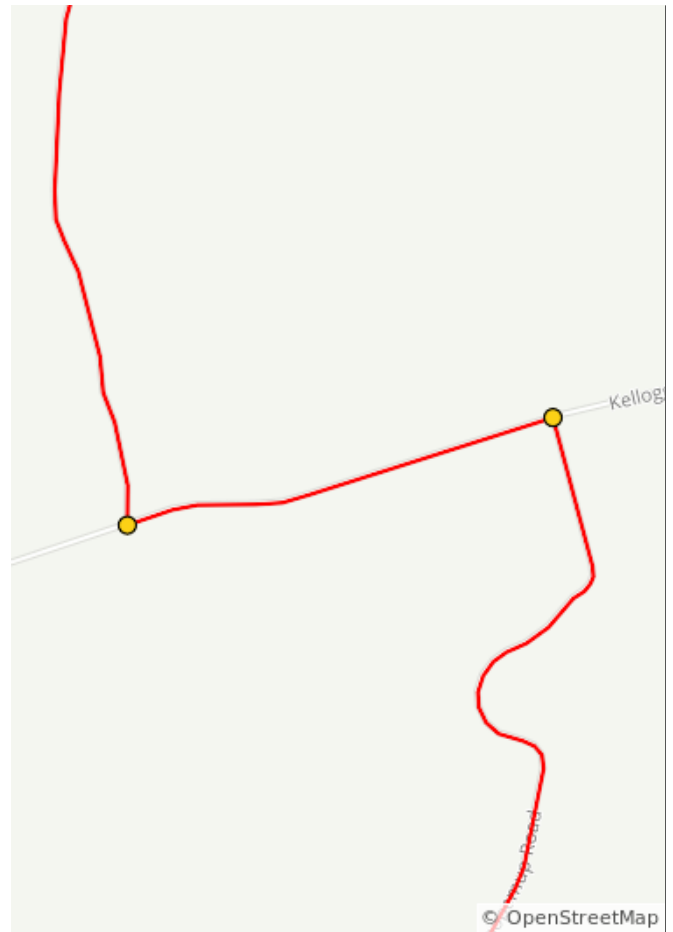

WhoopemUp Hollow Loop

22.8 miles, + 1977 / - 1977 feet

WhoopemUp Hollow Loop

Num	Dist	Prev	Type	Note	Next
1.	0.0	0.0	📍	Start of route	0.1
2.	0.1	0.1	➔	R onto Main Street	0.1
3.	0.2	0.1	➔	R onto Mill Race Road	0.9

0.2 miles. +4/-0 feet

Num	Dist	Prev	Type	Note	Next
4.	1.1	0.9	↙	Keep L	0.0
5.	1.1	0.0	↙	Slight L onto Whoopemup Hollow Road	4.9

1.0 miles. +2/-0 feet

Num	Dist	Prev	Type	Note	Next
6.	6.0	4.9	←	L onto Kellogg Hollow	0.5
7.	6.5	0.5	↗	Sharp R onto Stonecipher Road	2.2

5.4 miles. +0/-33 feet

Num	Dist	Prev	Type	Note	Next
8.	8.8	2.2	→	R onto Balch Road	3.8
9.	12.6	3.8	→	R onto Kellogg Hollow	0.6

6.1 miles. +318/-377 feet

Num	Dist	Prev	Type	Note	Next
10.	13.2	0.6	←	L	0.0
11.	13.2	0.0	←	L onto Thorn Hollow Road	1.6

0.5 miles. +5/-0 feet

Num	Dist	Prev	Type	Note	Next
16.	21.6	1.5	↙	Keep L onto Mill Race Road	1.0
17.	22.6	1.0	←	L onto Main Street	0.1

2.5 miles. +12/-48 feet

Num	Dist	Prev	Type	Note	Next
18.	22.7	0.1	←	L onto East 1st	0.1
19.	22.8	0.1	📍	End of route	0.0