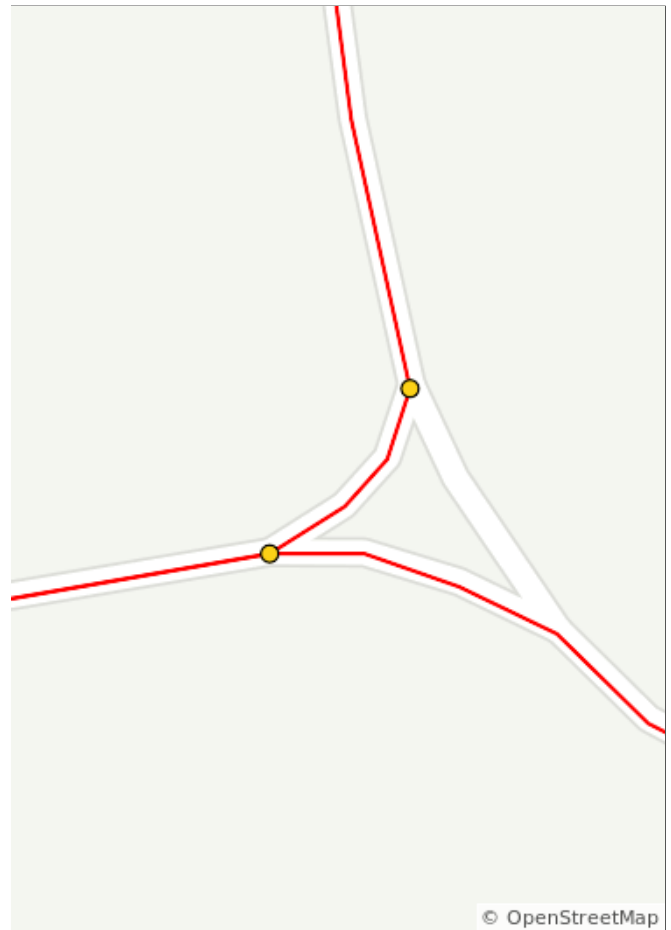

WhoopemUp Hollow Loop

22.8 miles, + 1977 / - 1977 feet

WhoopemUp Hollow Loop

Num	Dist	Prev	Type	Note	Next
1.	0.0	0.0	📍	Start of route	0.1
2.	0.1	0.1	➔	R onto Main Street	0.1
3.	0.2	0.1	➔	R onto Mill Race Road	0.9

0.2 miles. +4/-0 feet

Num	Dist	Prev	Type	Note	Next
4.	1.1	0.9	↙	Keep L	0.0
5.	1.1	0.0	↙	Slight L onto Whoopemup Hollow Road	4.9

1.0 miles. +2/-0 feet

Num	Dist	Prev	Type	Note	Next
6.	6.0	4.9	←	L onto Kellogg Hollow	0.5
7.	6.5	0.5	↗	Sharp R onto Stonecipher Road	2.2

5.4 miles. +0/-33 feet

Num	Dist	Prev	Type	Note	Next
8.	8.8	2.2	→	R onto Balch Road	3.8
9.	12.6	3.8	→	R onto Kellogg Hollow	0.6

6.1 miles. +318/-377 feet

Num	Dist	Prev	Type	Note	Next
10.	13.2	0.6	←	L	0.0
11.	13.2	0.0	←	L onto Thorn Hollow Road	1.6

0.5 miles. +5/-0 feet

Num	Dist	Prev	Type	Note	Next
16.	21.6	1.5	↙	Keep L onto Mill Race Road	1.0
17.	22.6	1.0	←	L onto Main Street	0.1

2.5 miles. +12/-48 feet

Num	Dist	Prev	Type	Note	Next
18.	22.7	0.1	←	L onto East 1st	0.1
19.	22.8	0.1	📍	End of route	0.0