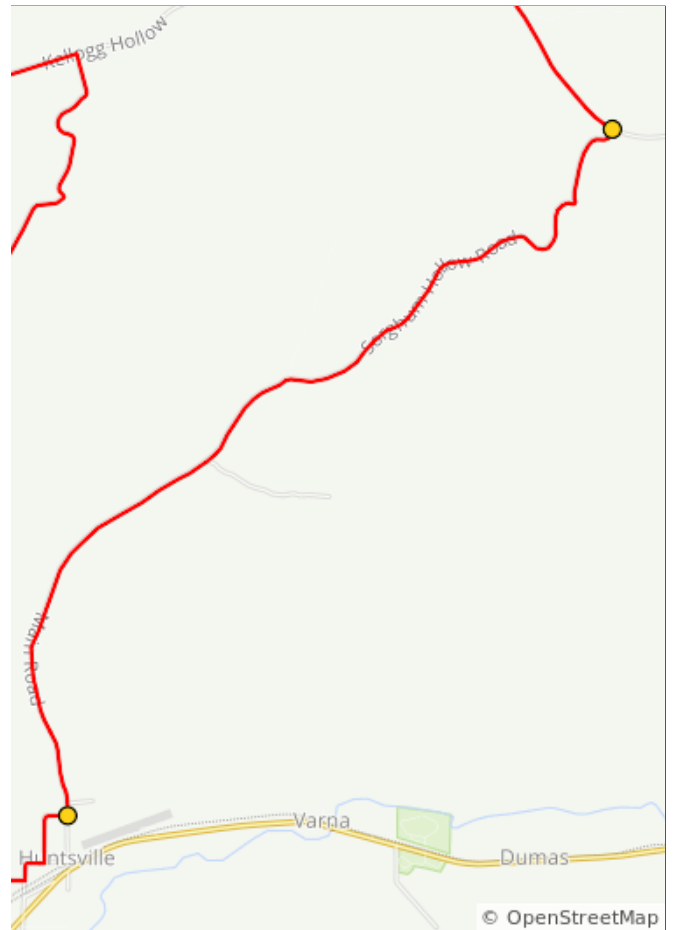

WhoopemUp Hollow Loop

22.8 miles, + 1977 / - 1977 feet

WhoopemUp Hollow Loop

Num	Dist	Prev	Type	Note	Next
1.	0.0	0.0	📍	Start of route	0.1
2.	0.1	0.1	➔	R onto Main Street	0.1
3.	0.2	0.1	➔	R onto Mill Race Road	0.9

5.4 miles. +0/-33 feet

Num	Dist	Prev	Type	Note	Next
8.	8.8	2.2	→	R onto Balch Road	3.8
9.	12.6	3.8	→	R onto Kellogg Hollow	0.6

6.1 miles. +318/-377 feet

Num	Dist	Prev	Type	Note	Next
10.	13.2	0.6	←	L	0.0
11.	13.2	0.0	←	L onto Thorn Hollow Road	1.6

0.6 miles. +0/-1 feet

Num	Dist	Prev	Type	Note	Next
12.	14.8	1.6	→	R onto Sorghum Hollow Road	4.9
13.	19.6	4.9	→	R onto Taylor Road	0.3

6.5 miles. +316/-739 feet

Num	Dist	Prev	Type	Note	Next
14.	20.0	0.3	→	R onto Main Road	0.2
15.	20.1	0.2	→	R onto Millrace Road	1.5

0.5 miles. +5/-0 feet

Num	Dist	Prev	Type	Note	Next
16.	21.6	1.5	↙	Keep L onto Mill Race Road	1.0
17.	22.6	1.0	←	L onto Main Street	0.1

2.5 miles. +12/-48 feet

Num	Dist	Prev	Type	Note	Next
18.	22.7	0.1	←	L onto East 1st	0.1
19.	22.8	0.1	📍	End of route	0.0