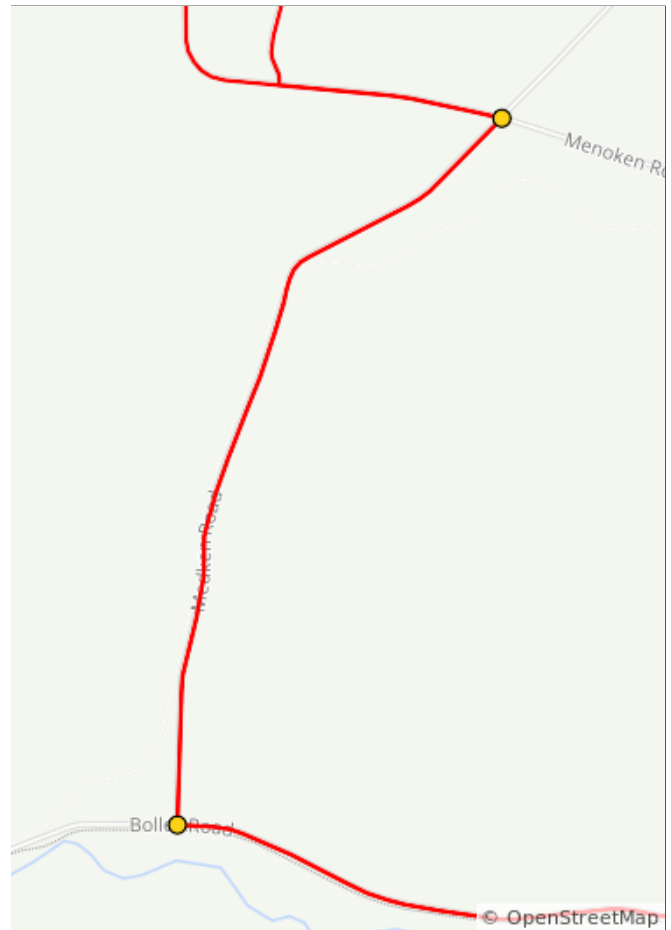

Weller Canyon Loop

27.2 miles, + 1509 / - 1509 feet

Weller Canyon Loop

Num	Dist	Prev	Type	Note	Next
1.	0.0	0.0	📍	Start of route	0.1
2.	0.1	0.1	➔	R onto Main Street	0.1
3.	0.2	0.1	➔	L onto Bolles Road	1.8

Num	Dist	Prev	Type	Note	Next
4.	1.9	1.8	➔	R onto Medken Road	2.0
5.	3.9	2.0	⤴	Sharp L onto Lower Whetstone Road	0.5

Num	Dist	Prev	Type	Note	Next
10.	23.3	5.8	↗	Sharp R onto Mc Kay Alto Road	2.0
11.	25.2	2.0	←	L onto Bolles Road	1.8

7.8 miles. +103/-156 feet

Num	Dist	Prev	Type	Note	Next
12.	27.0	1.8	→	R onto Main Street	0.1
13.	27.1	0.1	←	L onto East 1st	0.1
14.	27.2	0.1	📍	End of route	0.0

1.9 miles. +0/-4 feet