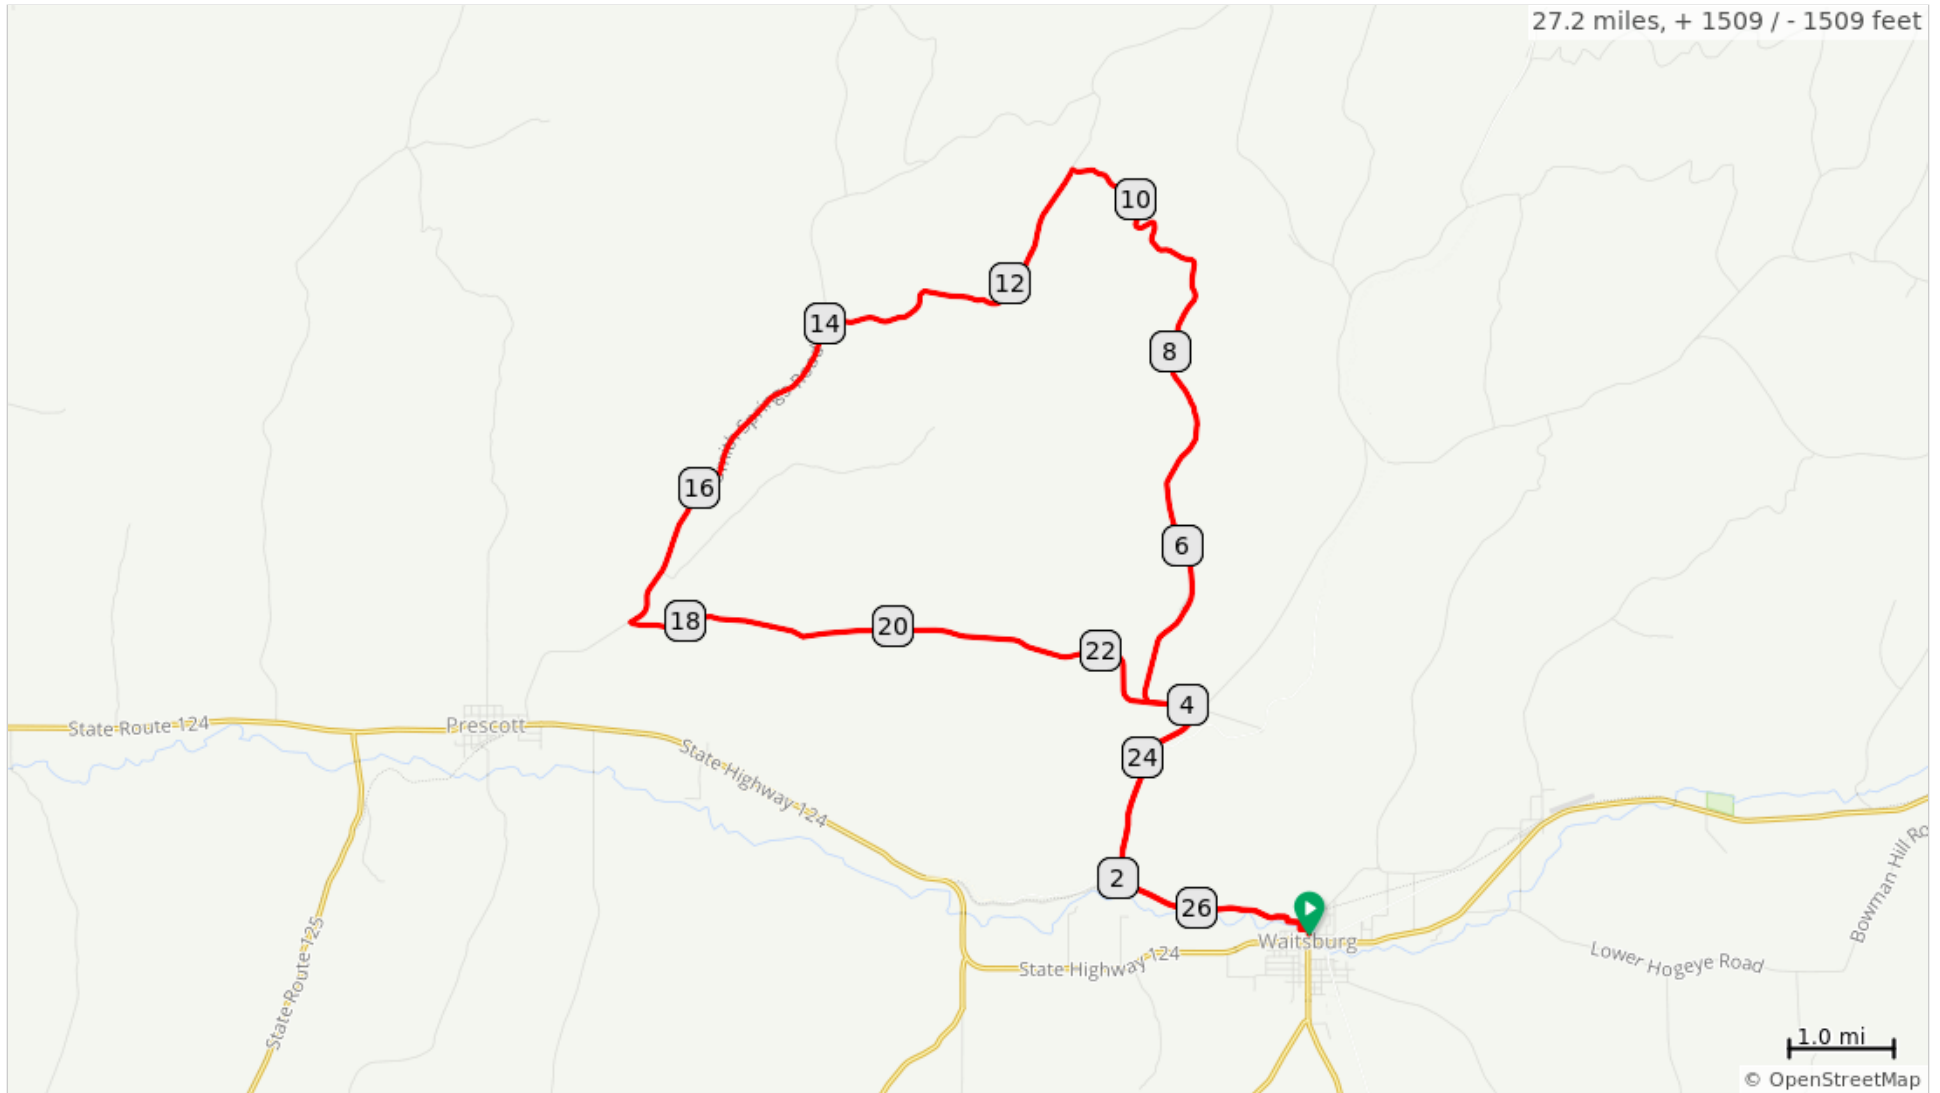

Weller Canyon Loop

27.2 miles, + 1509 / - 1509 feet

Weller Canyon Loop

Num	Dist	Prev	Type	Note	Next
1.	0.0	0.0	📍	Start of route	0.1
2.	0.1	0.1	➔	R onto Main Street	0.1
3.	0.2	0.1	➔	L onto Bolles Road	1.8

Num	Dist	Prev	Type	Note	Next
4.	1.9	1.8	➔	R onto Medken Road	2.0
5.	3.9	2.0	⤴	Sharp L onto Lower Whetstone Road	0.5

Num	Dist	Prev	Type	Note	Next
10.	23.3	5.8	↗	Sharp R onto Mc Kay Alto Road	2.0
11.	25.2	2.0	←	L onto Bolles Road	1.8

7.8 miles. +103/-156 feet

Num	Dist	Prev	Type	Note	Next
12.	27.0	1.8	→	R onto Main Street	0.1
13.	27.1	0.1	←	L onto East 1st	0.1
14.	27.2	0.1	📍	End of route	0.0

1.9 miles. +0/-4 feet