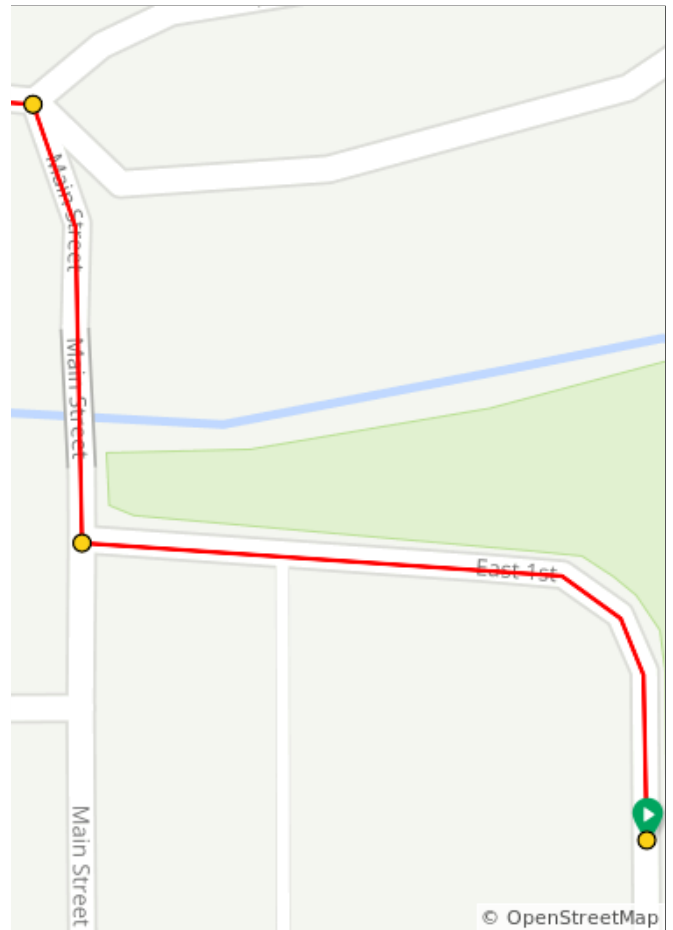

Weller Canyon Loop

27.2 miles, + 1509 / - 1509 feet

Weller Canyon Loop

Num	Dist	Prev	Type	Note	Next
1.	0.0	0.0	📍	Start of route	0.1
2.	0.1	0.1	➔	R onto Main Street	0.1
3.	0.2	0.1	➔	L onto Bolles Road	1.8

Num	Dist	Prev	Type	Note	Next
4.	1.9	1.8	➔	R onto Medken Road	2.0
5.	3.9	2.0	⤴	Sharp L onto Lower Whetstone Road	0.5

Num	Dist	Prev	Type	Note	Next
10.	23.3	5.8	↗	Sharp R onto Mc Kay Alto Road	2.0
11.	25.2	2.0	←	L onto Bolles Road	1.8

7.8 miles. +103/-156 feet

Num	Dist	Prev	Type	Note	Next
12.	27.0	1.8	→	R onto Main Street	0.1
13.	27.1	0.1	←	L onto East 1st	0.1
14.	27.2	0.1	📍	End of route	0.0

1.9 miles. +0/-4 feet