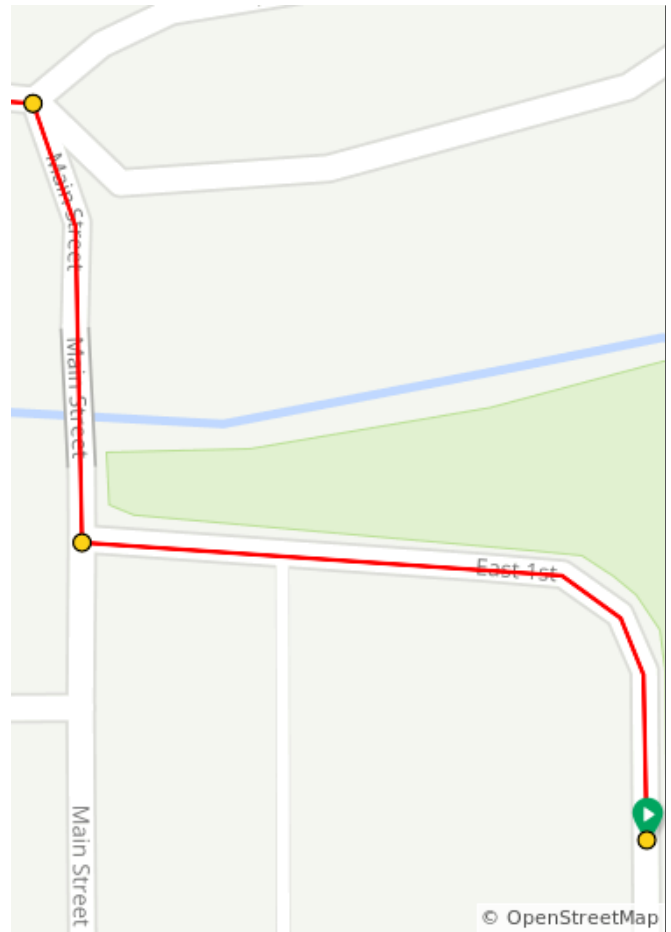

Weller Canyon Loop

27.2 miles, + 1509 / - 1509 feet

Weller Canyon Loop

Num	Dist	Prev	Type	Note	Next
1.	0.0	0.0	📍	Start of route	0.1
2.	0.1	0.1	➔	R onto Main Street	0.1
3.	0.2	0.1	➔	L onto Bolles Road	1.8

Num	Dist	Prev	Type	Note	Next
4.	1.9	1.8	➔	R onto Medken Road	2.0
5.	3.9	2.0	⤴	Sharp L onto Lower Whetstone Road	0.5

Num	Dist	Prev	Type	Note	Next
10.	23.3	5.8	↗	Sharp R onto Mc Kay Alto Road	2.0
11.	25.2	2.0	←	L onto Bolles Road	1.8

7.8 miles. +103/-156 feet

Num	Dist	Prev	Type	Note	Next
12.	27.0	1.8	→	R onto Main Street	0.1
13.	27.1	0.1	←	L onto East 1st	0.1
14.	27.2	0.1	📍	End of route	0.0

1.9 miles. +0/-4 feet