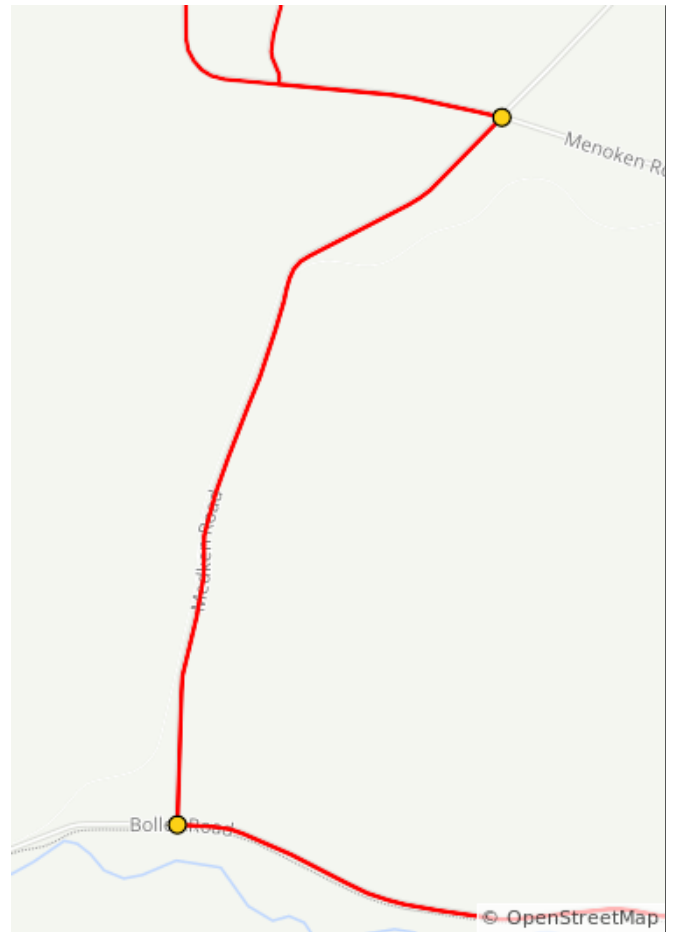

Weller Canyon Loop

27.2 miles, + 1509 / - 1509 feet

Weller Canyon Loop

Num	Dist	Prev	Type	Note	Next
1.	0.0	0.0	📍	Start of route	0.1
2.	0.1	0.1	➔	R onto Main Street	0.1
3.	0.2	0.1	➔	L onto Bolles Road	1.8

Num	Dist	Prev	Type	Note	Next
4.	1.9	1.8	➔	R onto Medken Road	2.0
5.	3.9	2.0	⤴	Sharp L onto Lower Whetstone Road	0.5

Num	Dist	Prev	Type	Note	Next
10.	23.3	5.8	↗	Sharp R onto Mc Kay Alto Road	2.0
11.	25.2	2.0	←	L onto Bolles Road	1.8

7.8 miles. +103/-156 feet

Num	Dist	Prev	Type	Note	Next
12.	27.0	1.8	→	R onto Main Street	0.1
13.	27.1	0.1	←	L onto East 1st	0.1
14.	27.2	0.1	📍	End of route	0.0

1.9 miles. +0/-4 feet