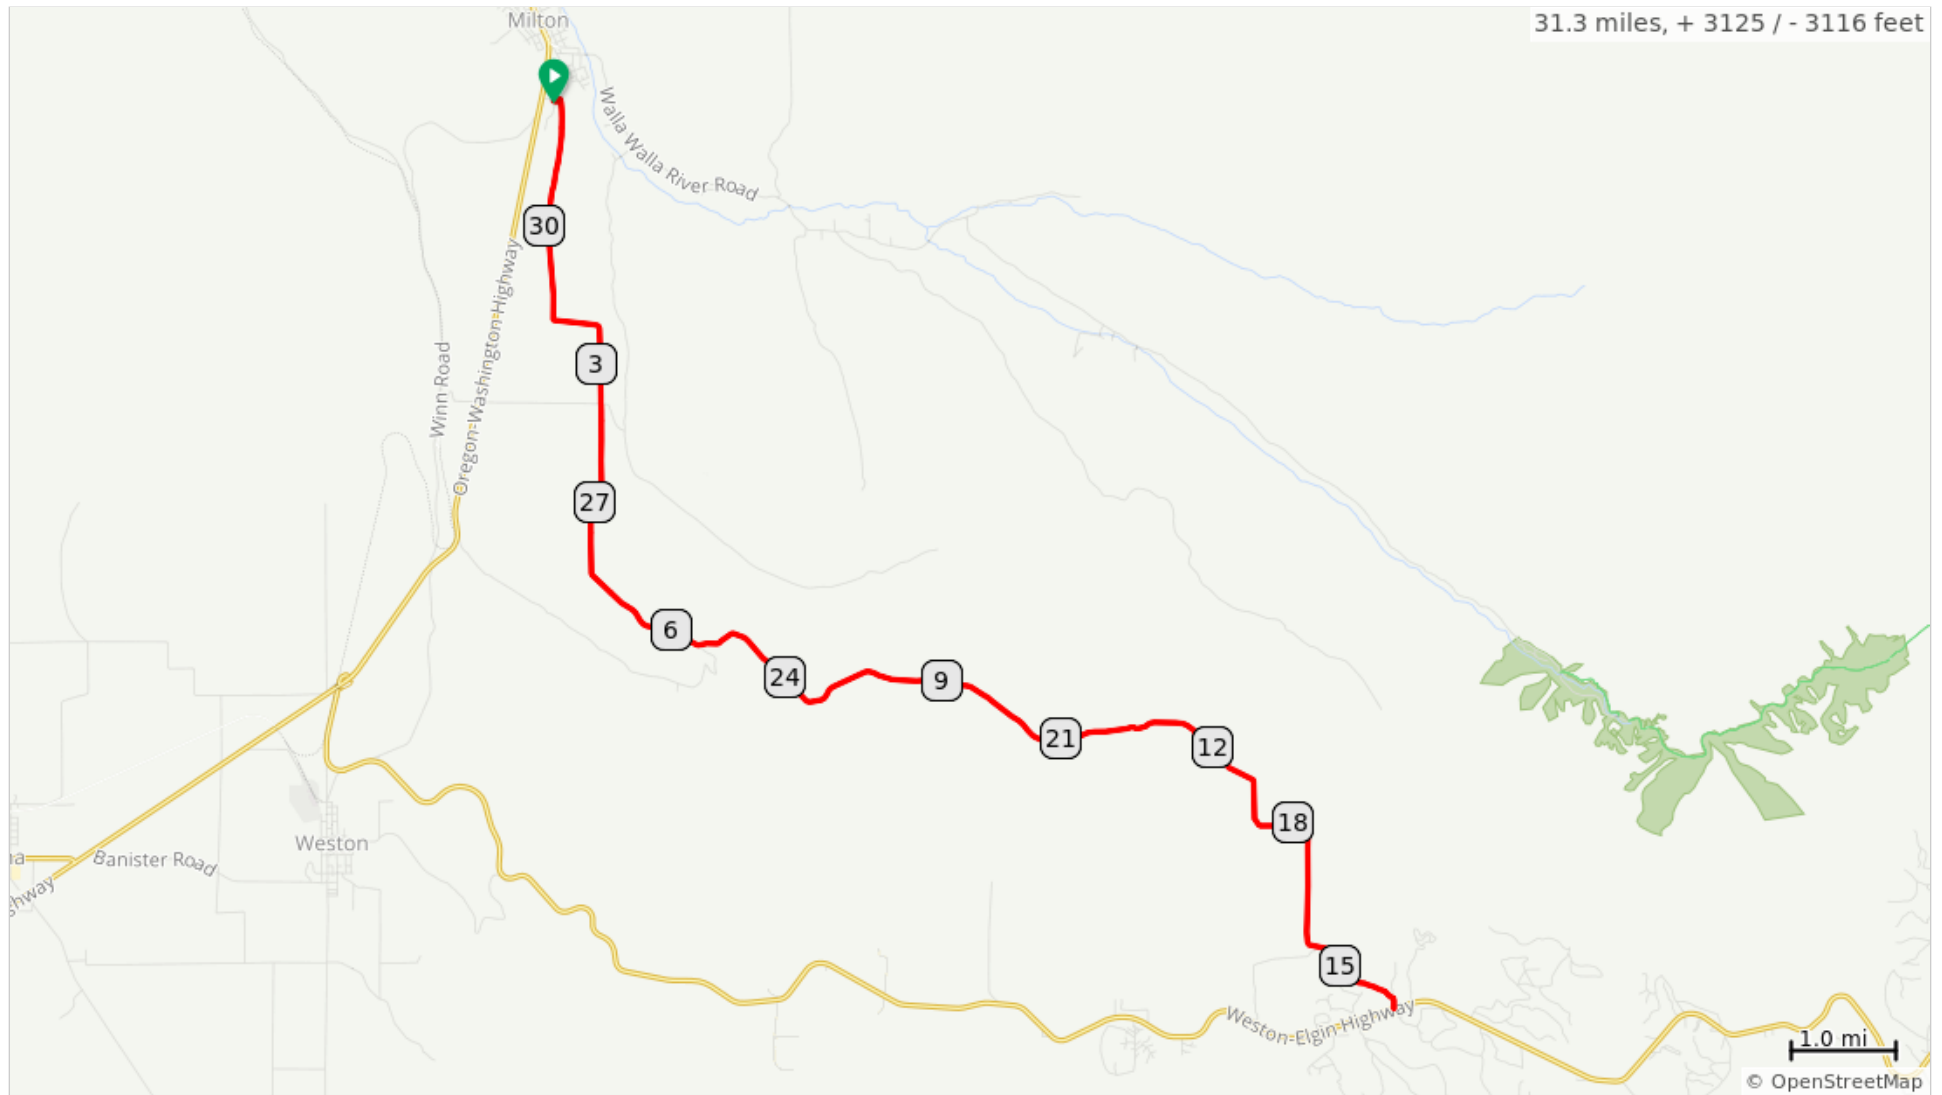

Basket Mountain Out n Back

31.3 miles, + 3125 / - 3116 feet

Basket Mountain Out n Back

Num	Dist	Prev	Type	Note	Next
1.	0.0	0.0	📍	Start of route	0.1
2.	0.1	0.1	↘	Sharp R onto Basket Mountain Road	4.9

0.1 miles. +0/-13 feet

Num	Dist	Prev	Type	Note	Next
3.	5.0	4.9	↙	Keep L onto Basket Mountain Road	1.2
4.	6.2	1.2	↙	Keep L onto Basket Mountain Road	8.3

6.2 miles. +233/-0 feet

Num	Dist	Prev	Type	Note	Next
5.	14.5	8.3	↙	Keep L onto Basket Mountain Road	1.0
6.	15.6	1.0	→	R onto Basket Mountain Road	0.2

9.3 miles. +187/-0 feet

Num	Dist	Prev	Type	Note	Next
7.	15.8	0.2	←	L onto Basket Mountain Road	1.0
8.	16.8	1.0	↗	Slight R onto Basket Mountain Road	11.2

1.2 miles. +0/-176 feet

Num	Dist	Prev	Type	Note	Next
9.	28.0	11.2	↙	Keep L onto Basket Mountain Road	3.3
10.	31.2	3.3	↖	Sharp L	0.1

14.5 miles. +44/-451 feet

Num	Dist	Prev	Type	Note	Next
11.	31.3	0.1	📍	End of route	0.0

0.1 miles. +0/-0 feet